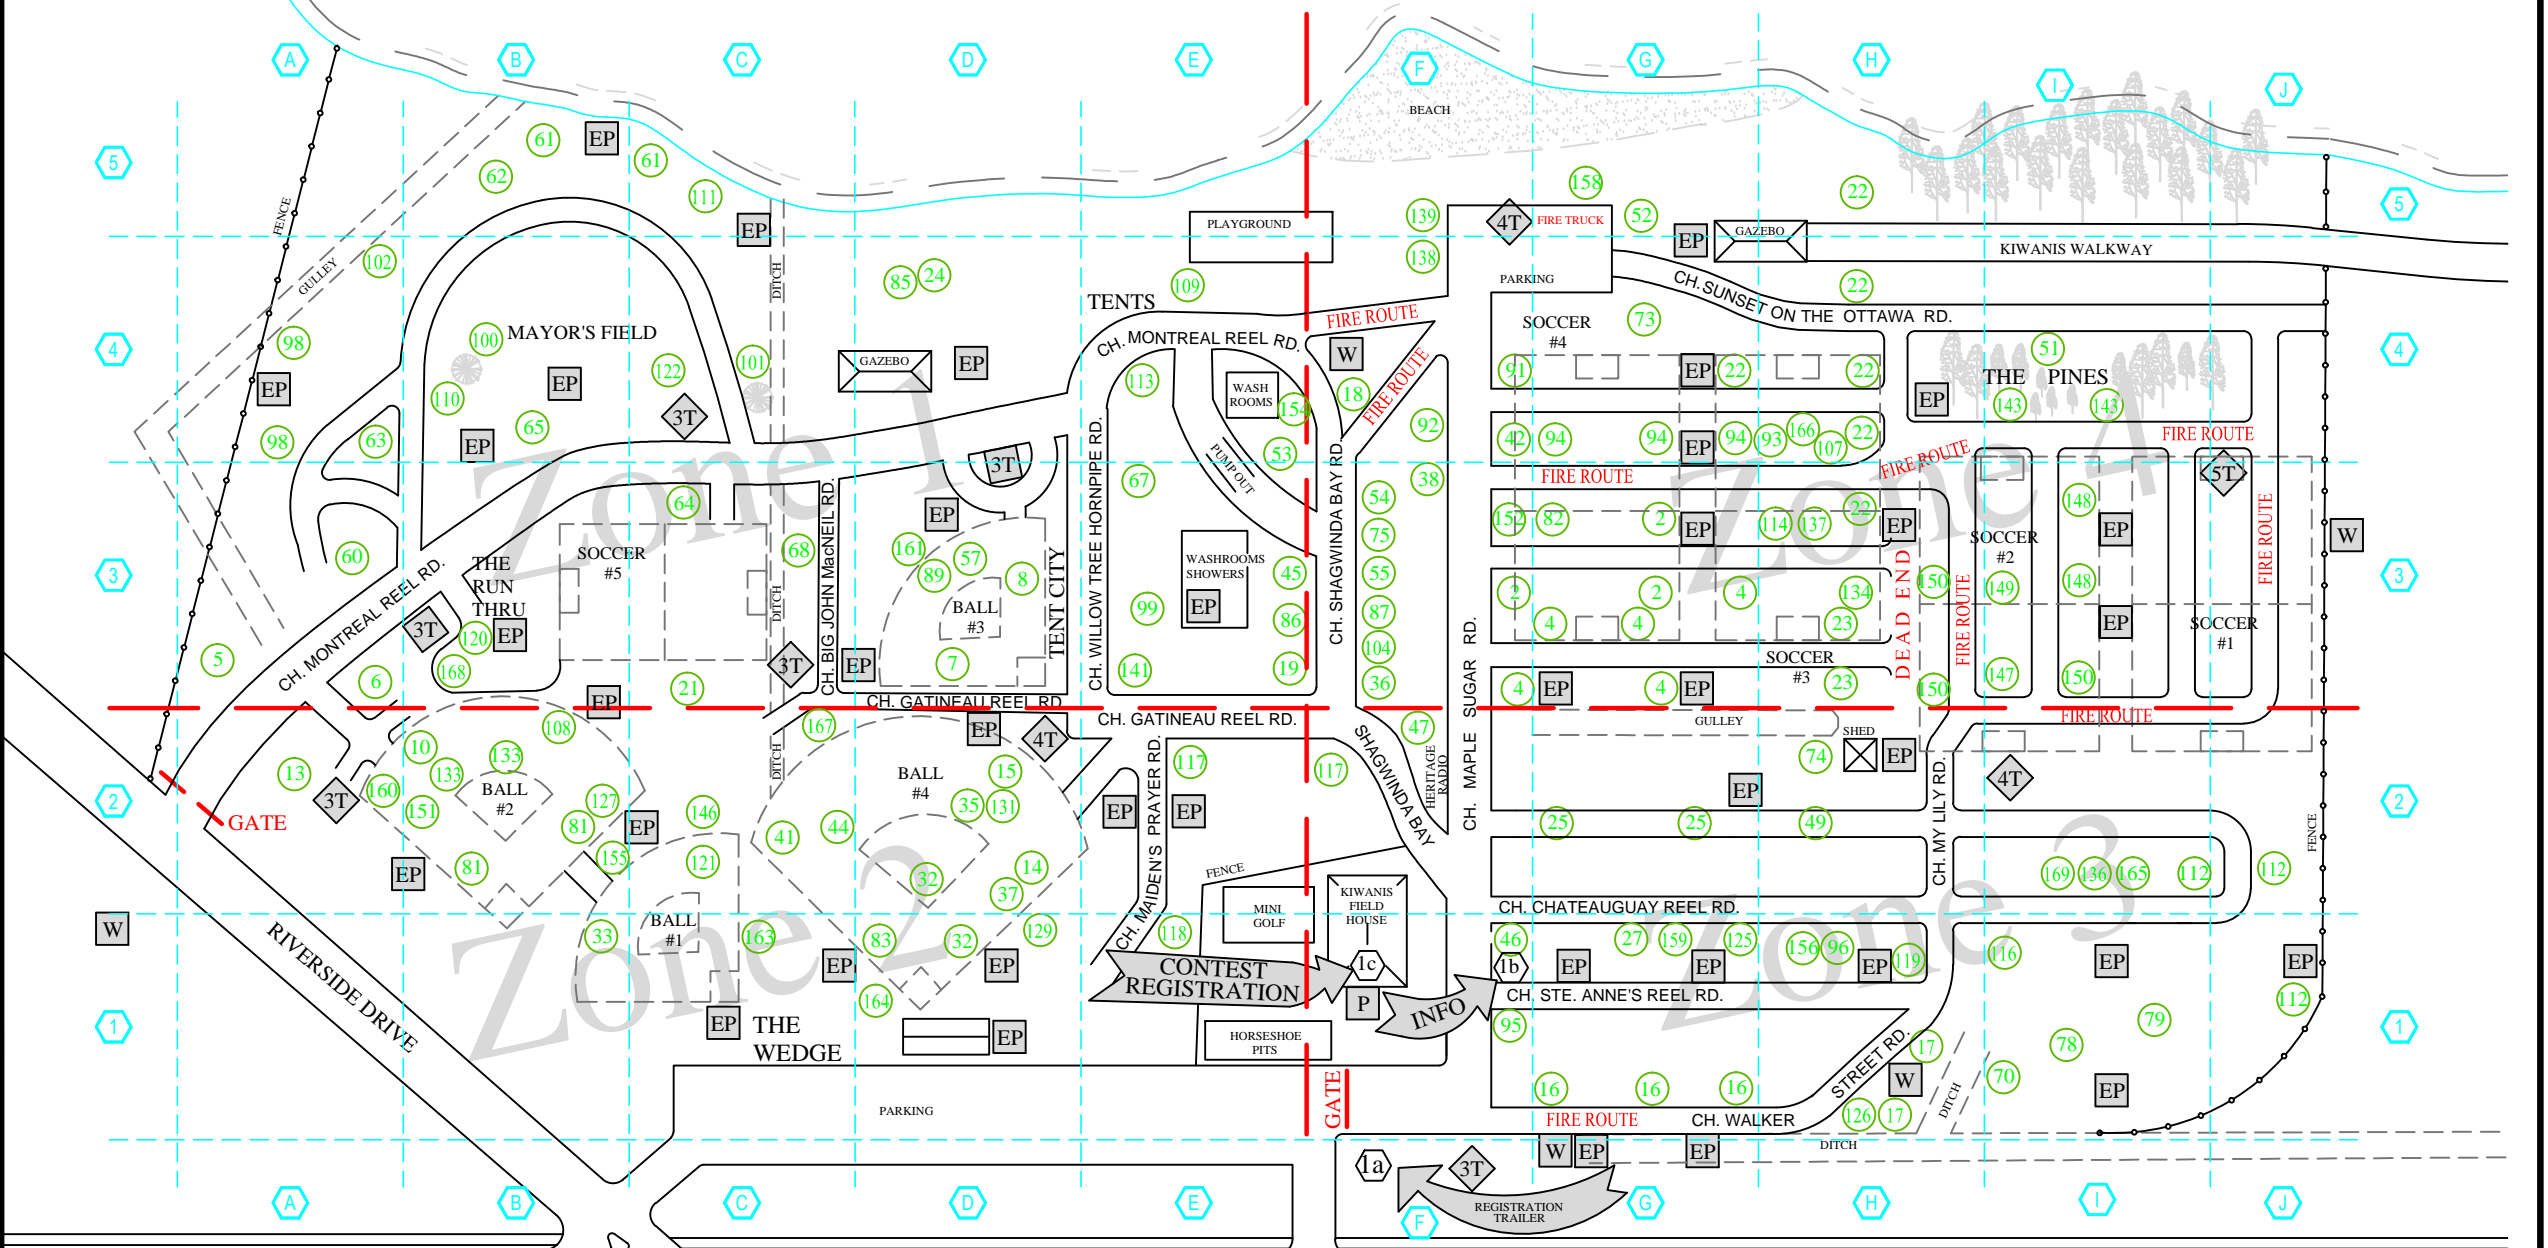

GROUPS	LOCATION	SITE #
Schryer's	E3	45
Schwartz Backyard	F3	104
Shady Crack Group	A4	102
Sisson's Manotick	B2	10
St. Michael's Group	D1	164
St. Pierre's	H2	49
Steeves Group	B3	120
Stewarts-Bancroft	A3	5
Sutton Place	E4	154
Sylvia & Friends	C2	167
The Country Aires	D1,2	32
The Happy Bloomers	I1	70

GROUPS	LOCATION	SITE #
The Laker's	C1	163
The Skillet Lickers	D3	161
The Three Pines	A4	98
The TWA Group	C3	68
Thunder in the Pines	I4	143
Timmins Gang	B3	168
Tracey / McKenny Group	I1	78

GROUPS	LOCATION	SITE #
Trudeau & Gardner	G1	125
Turkey Group	H2	74
Vermont	D2	15
Wilson - Ottawa	D3	7
Young Lads	C2	146

FIDDLE PARK 2011

THE 36th PEMBROKE OLD TIME FIDDLING AND STEPDANCING CHAMPIONSHIPS

GENERAL	
1a	FIDDLE PARK REGISTRATION TRAILER
1b	FIDDLE PARK INFORMATION
1c	CONTEST REGISTRATION

SERVICES	
EP	= ELECTRICAL POWER
W	= WATER SUPPLY (FIRE HYDRANT)
P	= TELEPHONE
T	= PORTABLE TOILETS number indicates units 35 in total

Jp2g Consultants Inc.
ENGINEERS • PLANNERS • PROJECT MANAGERS

12 INTERNATIONAL DRIVE, PEMBROKE, ON
Phone: (613)735-2507, Fax: (613)735-4513

1150 MORRISON DRIVE, SUITE 410, OTTAWA, ON
Phone: (613)828-7800, Fax: (613)828-2600

REF # 2017083A